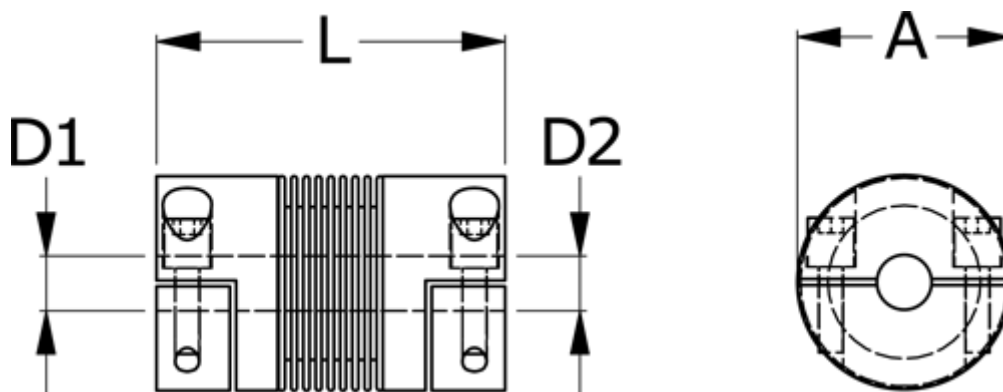

# Data Sheet

Article number: 33304H00180711220

Description: Bellow coupling type 4H size18  
Length 71 mm, bore 12/20 mm

## Measures

A	= 45
D1	= 12
D2	= 20
L	= 71
Nom. torque NM (Tkn)	= 18